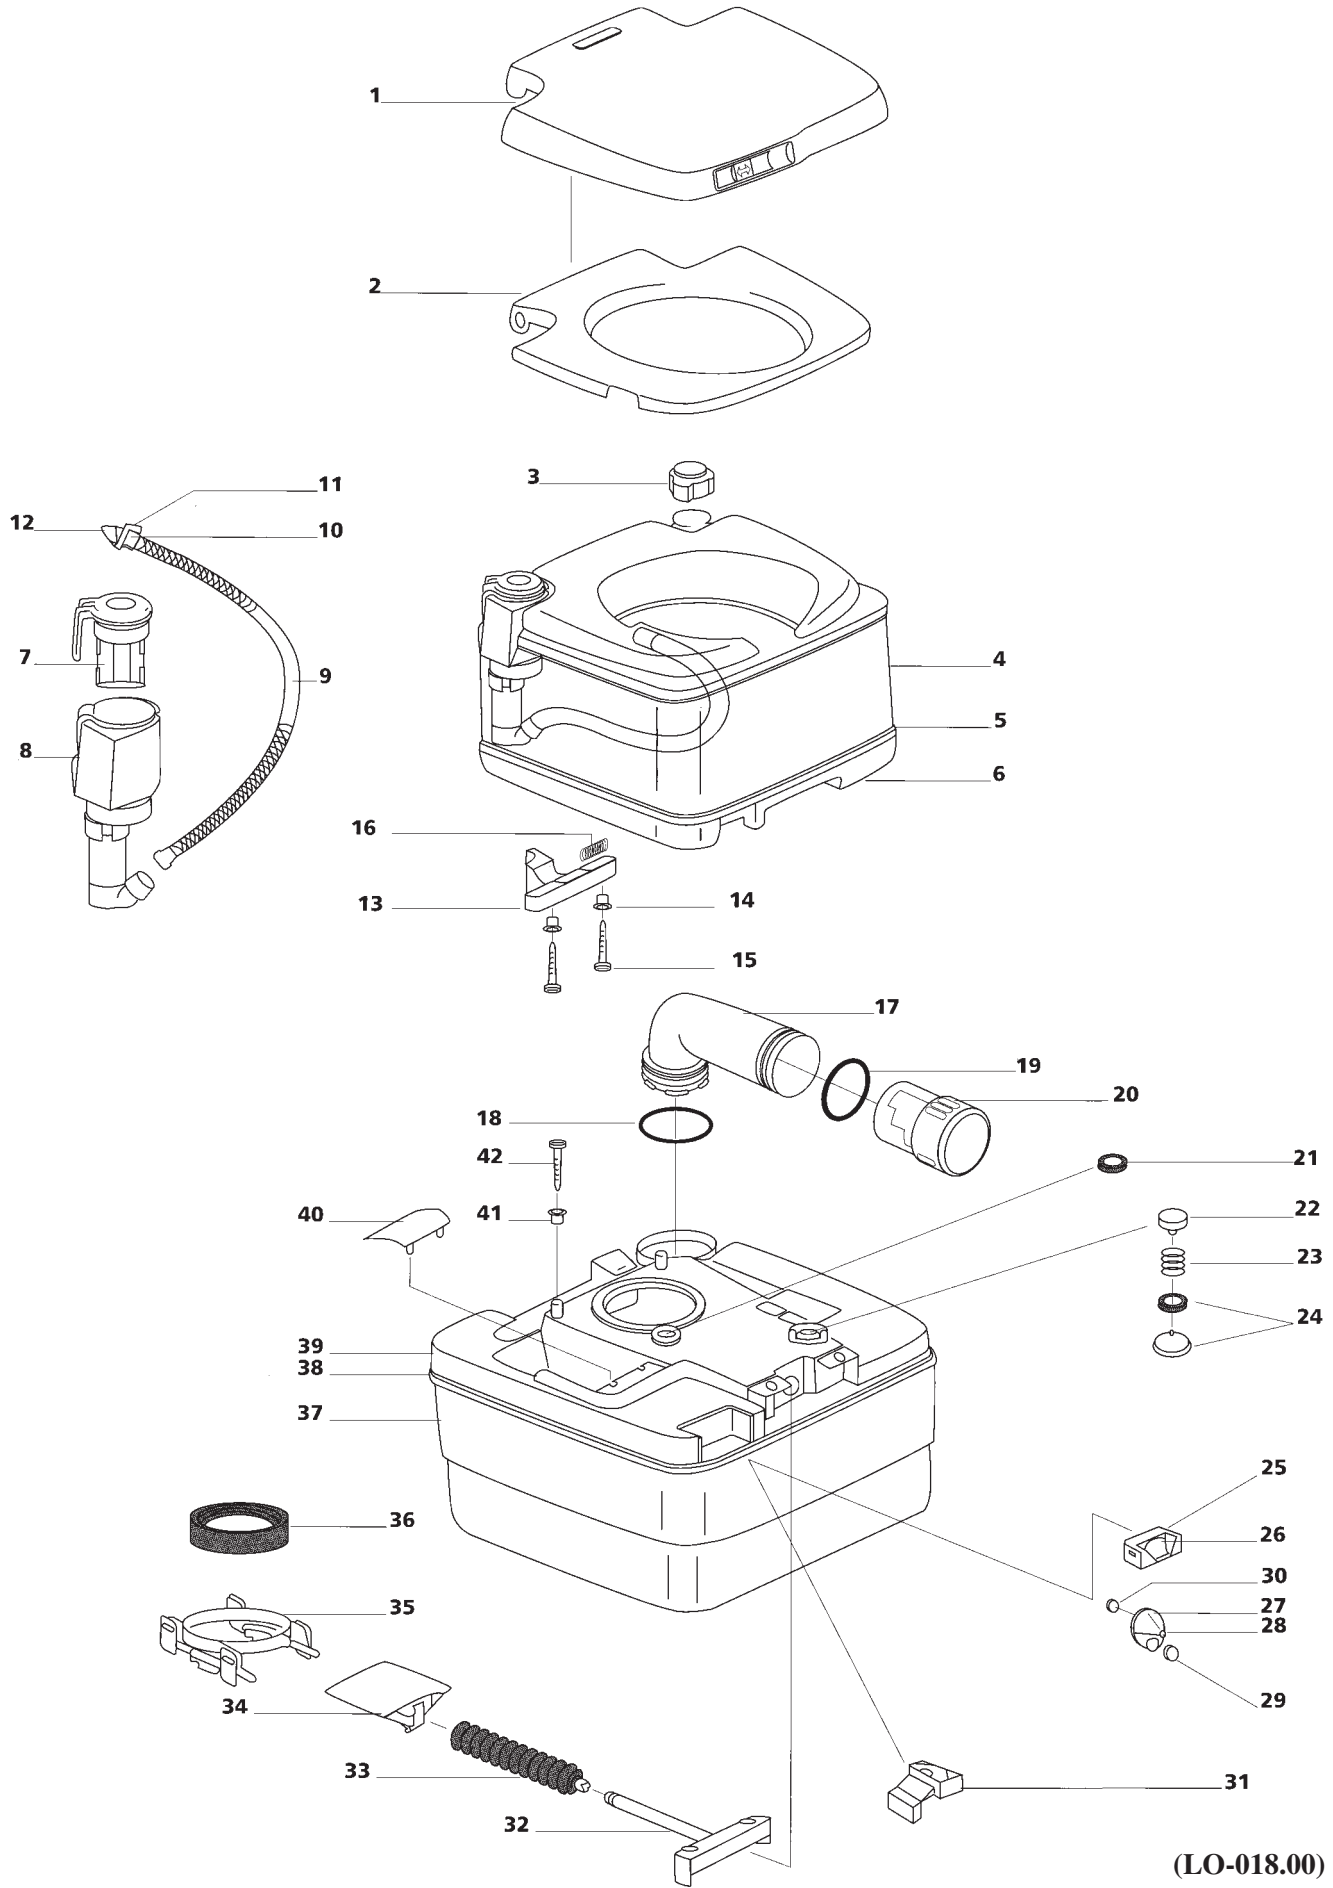

Porta Potti 465

(LO-018.00)