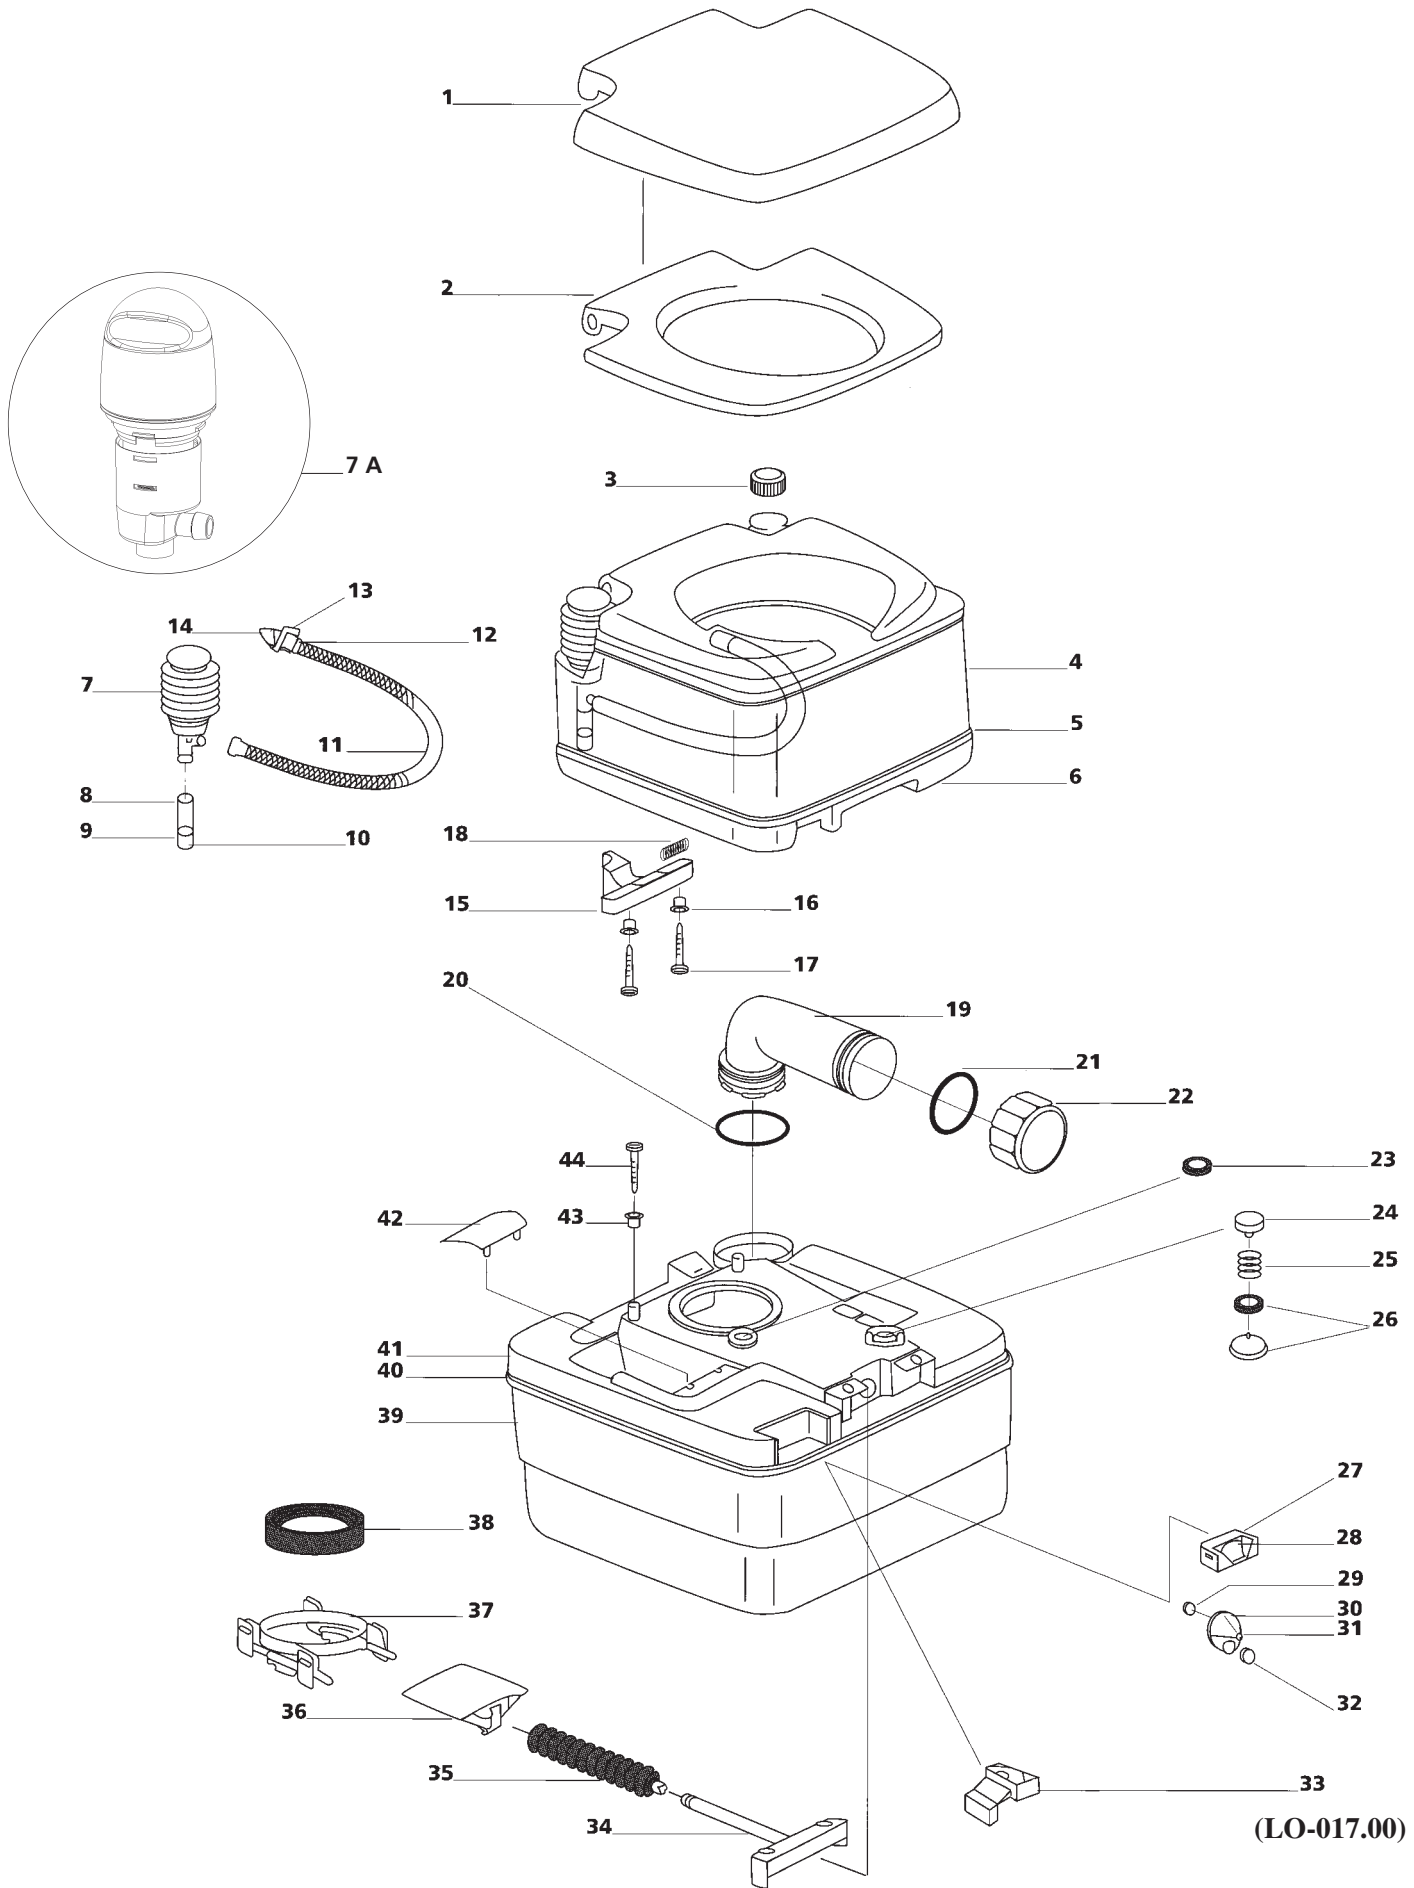

Porta Potti 335/345/365

(LO-017.00)